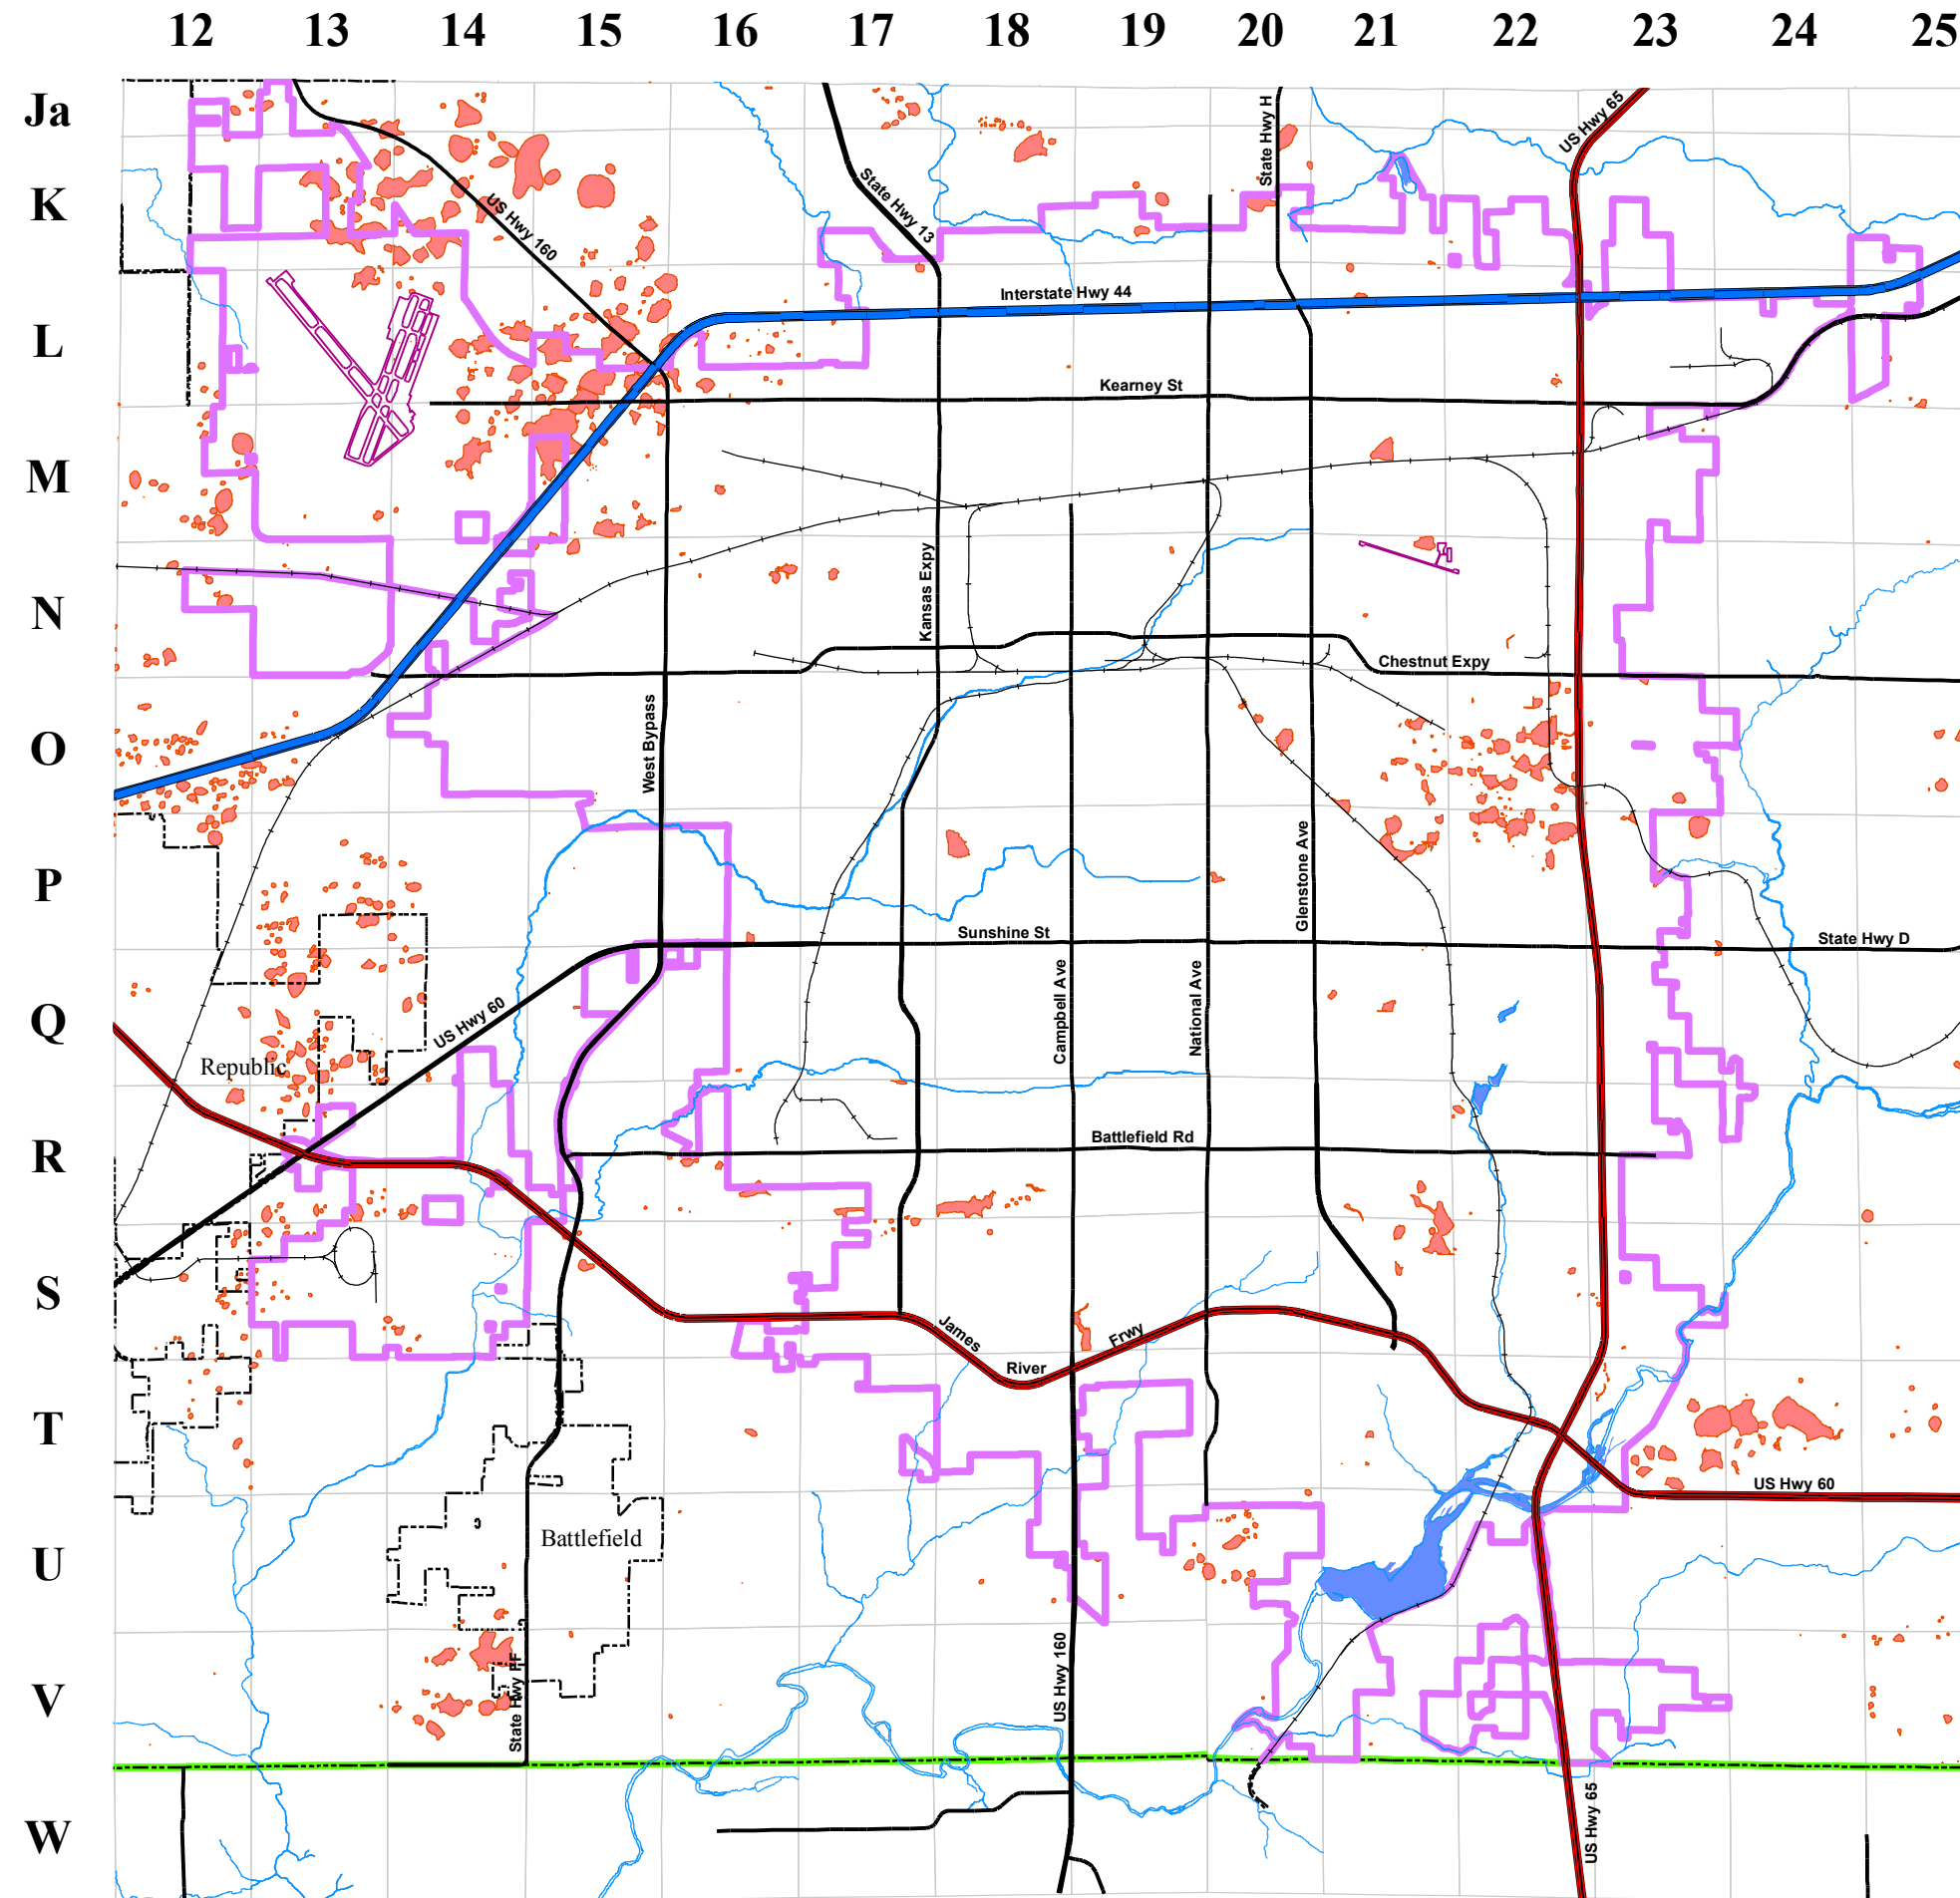

# Hazard Mitigation Plan: Springfield Sinkholes

**Legend**

- Sinkholes
- Springfield City Limits
- City Limits
- Greene County

DISCLAIMER: All information included on this map or digital file is provided "as-is" for general information purposes only. The City of Springfield, and all other contributing data suppliers, make no warranties, expressed or implied, concerning the accuracy, completeness, reliability, or suitability of the data for any particular use. Furthermore, the City of Springfield, and all other contributing data suppliers, assume no liability whatsoever associated with the use or misuse of the data.