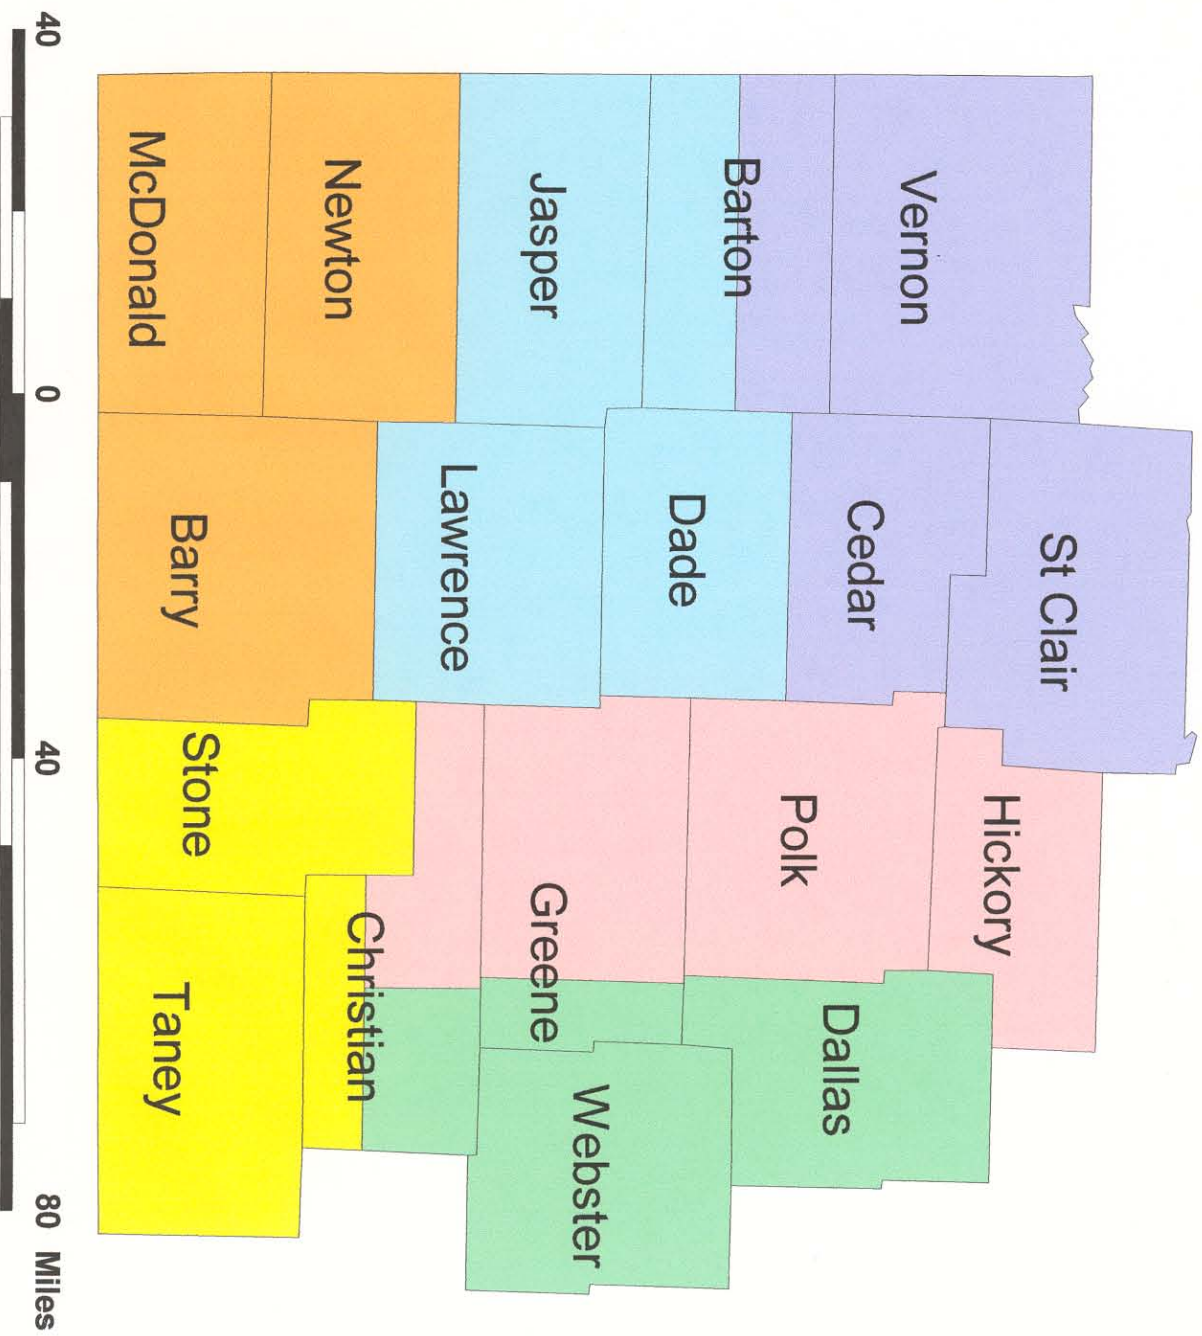

Homeland Security Planning Region D

Teams

- Nevada
- Joplin
- Neosho
- Springfield
- Taney-Branson
- Logan-Rogersville